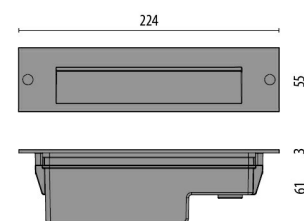

Technical drawings