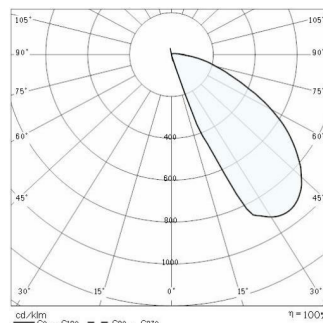

Photometric data