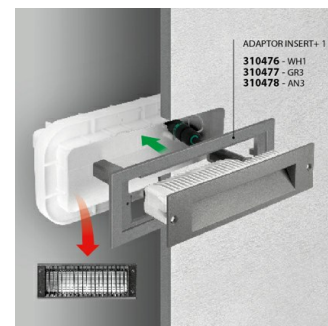

INSERT+ 1

Part number	304115
Lampholder:	LED
Light Source:	LED
Wattage:	7 W
Finish:	WH-87 / White / Textured
Insulation class:	I
Degree of protection:	IP65
IK-J-xxIP:	IK07 2J xx5
CRI:	80
Kelvin:	4000
Power factor:	COSφ ≥ 0,9
Optic:	ASYMMETRIC MEDIUM REFLECTOR
Lightsource lumen output:	850 lm
Luminaire lumen output:	275 lm
L:	L80
B:	B10
Lifetime:	60000 h
Ta MIN luminaire:	-10°
Ta MAX luminaire:	35°

Description

- Wall recessed luminaire, for indoor and outdoor comprising:
- Polyester powder coated die-cast aluminium housing
 - Diffuser in flat glass, internally frosted
 - EPDM gasket
 - External electrical connection with sealed plug-socket QUICK, complete with cable
 - Electrical connector for wires Ø 7 - Ø 12 mm
 - Stainless steel locking screws
 - The fixture requires recessed fixing box which must be ordered separately
 - The recessed box is equipped with a removable cover and provided with two spirit levels to facilitate the installation process
 - Powder polyester painting process optimized against UV rays in 13 different steps
 - Photometric data measure according to UNI EN 13032-4 and IES LM-79-08